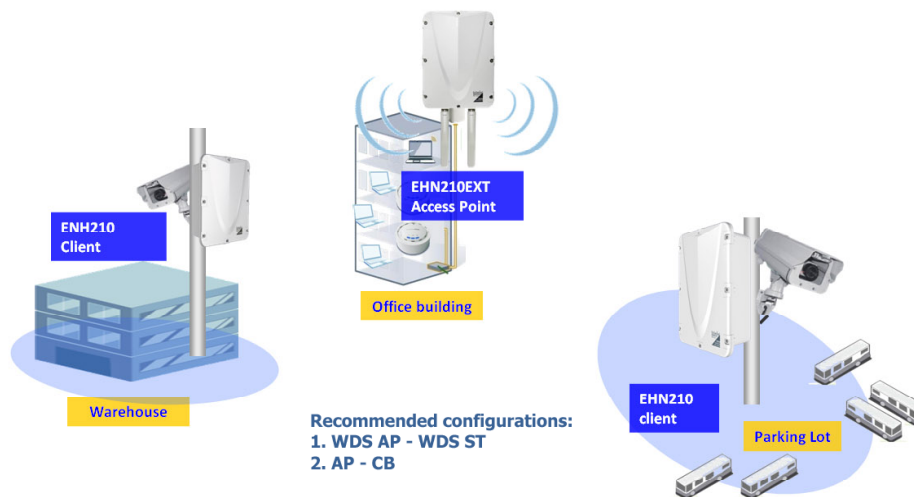

ENH210EXT Application Diagram

ENH210EXT Introduction

Enterprise Class Outdoor Long Range Wireless N Access Point

The Enterprise-class ENH210EXT is a high-powered, long-range, high capacity 2.4GHz Wireless-N Outdoor Access Point delivering data rate at up to 300Mbps.

By supporting EnGenius ZoneController software for configuring, monitoring and managing it and other EnGenius APs on the network. The ENH210EXT provides outdoor wireless network access for campus environments or for connecting other buildings to a company network.

Outdoor IP Security Camera Connection

Application - 2

THE LEADER IN
Long Range Data Communications Systems

EnGenius

THE LEADER IN
Long Range Data Communications Systems

EnGenius

Building-to-Building Network