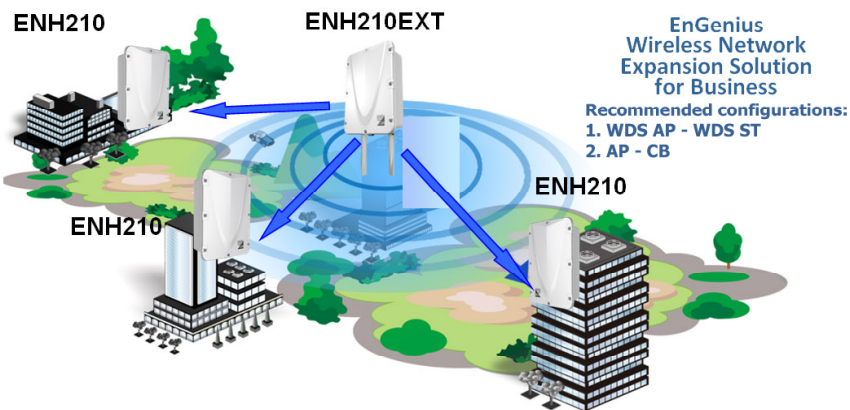

ENH210EXT Application Diagram

ENH210EXT Introduction

Enterprise Class Outdoor Long Range Wireless N Access Point

The Enterprise-class ENH210EXT is a high-powered, long-range, high capacity 2.4GHz Wireless-N Outdoor Access Point delivering data rate at up to 300Mbps.

By supporting EnGenius ZoneController software for configuring, monitoring and managing it and other EnGenius APs on the network. The ENH210EXT provides outdoor wireless network access for campus environments or for connecting other buildings to a company network.

Outdoor IP Security Camera Connection

Application - 2

THE LEADER IN
Long Range Data Communications Systems

EnGenius

THE LEADER IN
Long Range Data Communications Systems

EnGenius

Building-to-Building Network

Application - 1

With 800mW output, and the built-in 14 dBi directional antenna on ENH210, pairing with ENH210EXT can provide wired alternative coverage to a true enterprise network

THE LEADER IN
Long Range Data Communications Systems