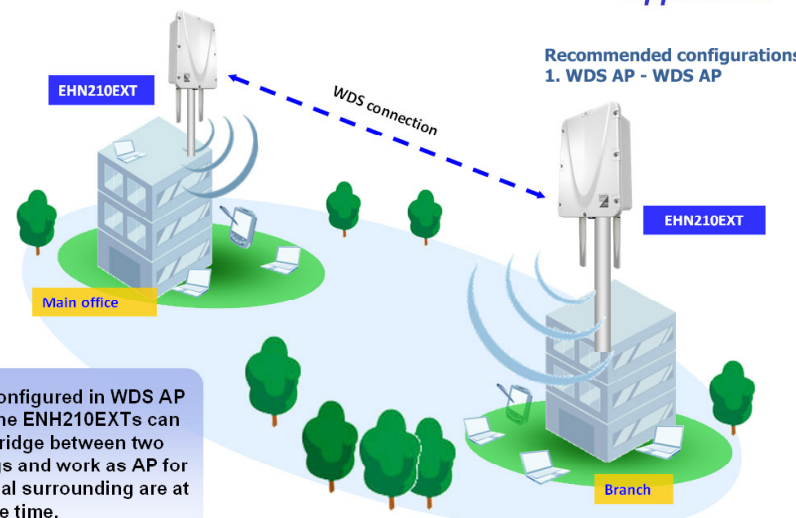

ENH210EXT Application Diagram

ENH210EXT Introduction

Enterprise Class Outdoor Long Range Wireless N Access Point

The Enterprise-class ENH210EXT is a high-powered, long-range, high capacity 2.4GHz Wireless-N Outdoor Access Point delivering data rate at up to 300Mbps.

Outdoor IP Security Camera Connection

Application - 2

THE LEADER IN
Long Range Data Communications Systems

EnGenius

THE LEADER IN
Long Range Data Communications Systems

EnGenius

Building-to-Building Network

Application - 1

With 800mW output, and the built-in 14 dBi directional antenna on ENH210, pairing with ENH210EXT can provide wired alternative coverage to a true enterprise network

THE LEADER IN
Long Range Data Communications Systems

EnGenius

ENH210EXT Application – WDS AP

Application – 3

THE LEADER IN
Long Range Data Communications Systems

EnGenius